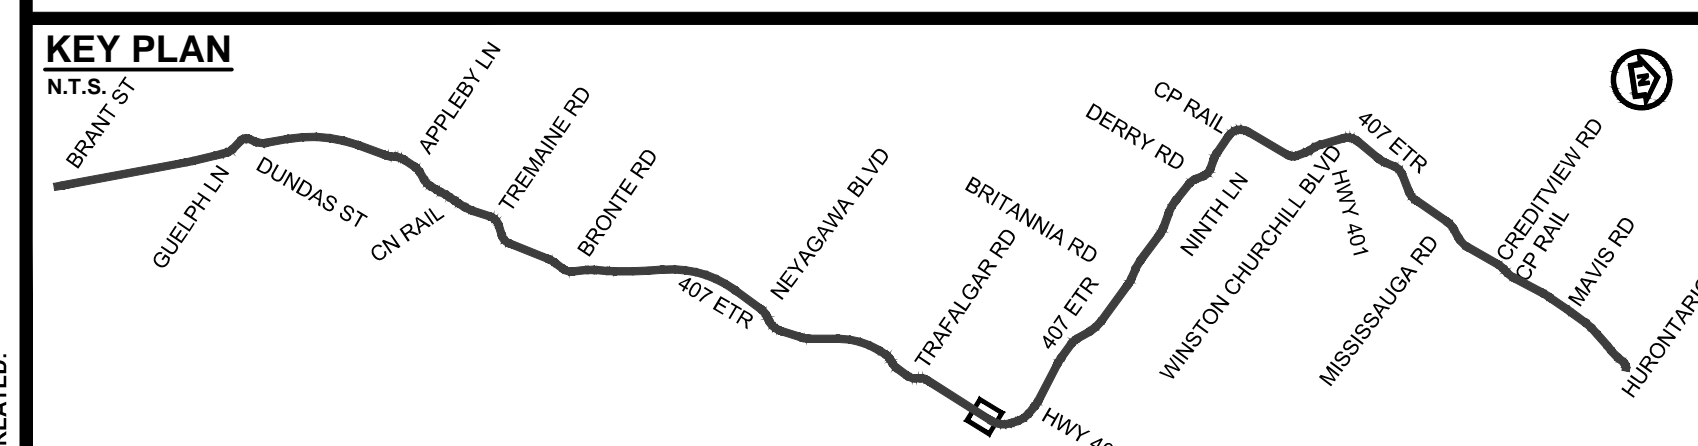

407 TRANSITWAY
WEST OF BRANT STREET TO WEST OF HURONTARIO STREET
G.W.P. 16-20003, CA 2016-E-0038
PROPERTY PLAN
STA. 34+960 TO STA. 35+570

PLATE
38
DATE
11/20/2019