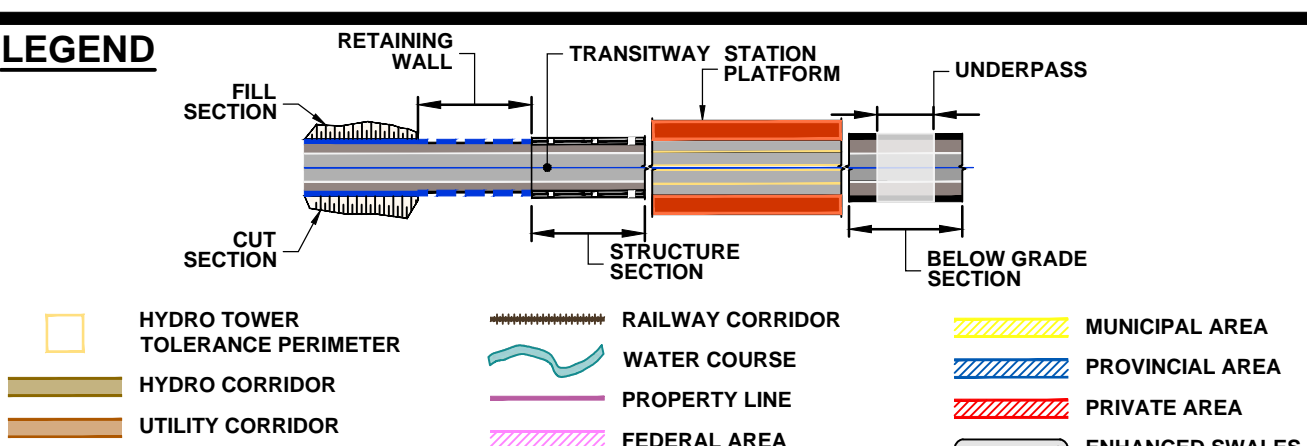

407 TRANSITWAY
WEST OF BRANT STREET TO WEST OF HURONTARIO STREET
G.W.P. 16-20003, CA 2016-E-0038
PROPERTY PLAN
STA. 34+960 TO STA. 35+570

PLATE
38
DATE
11/20/2019